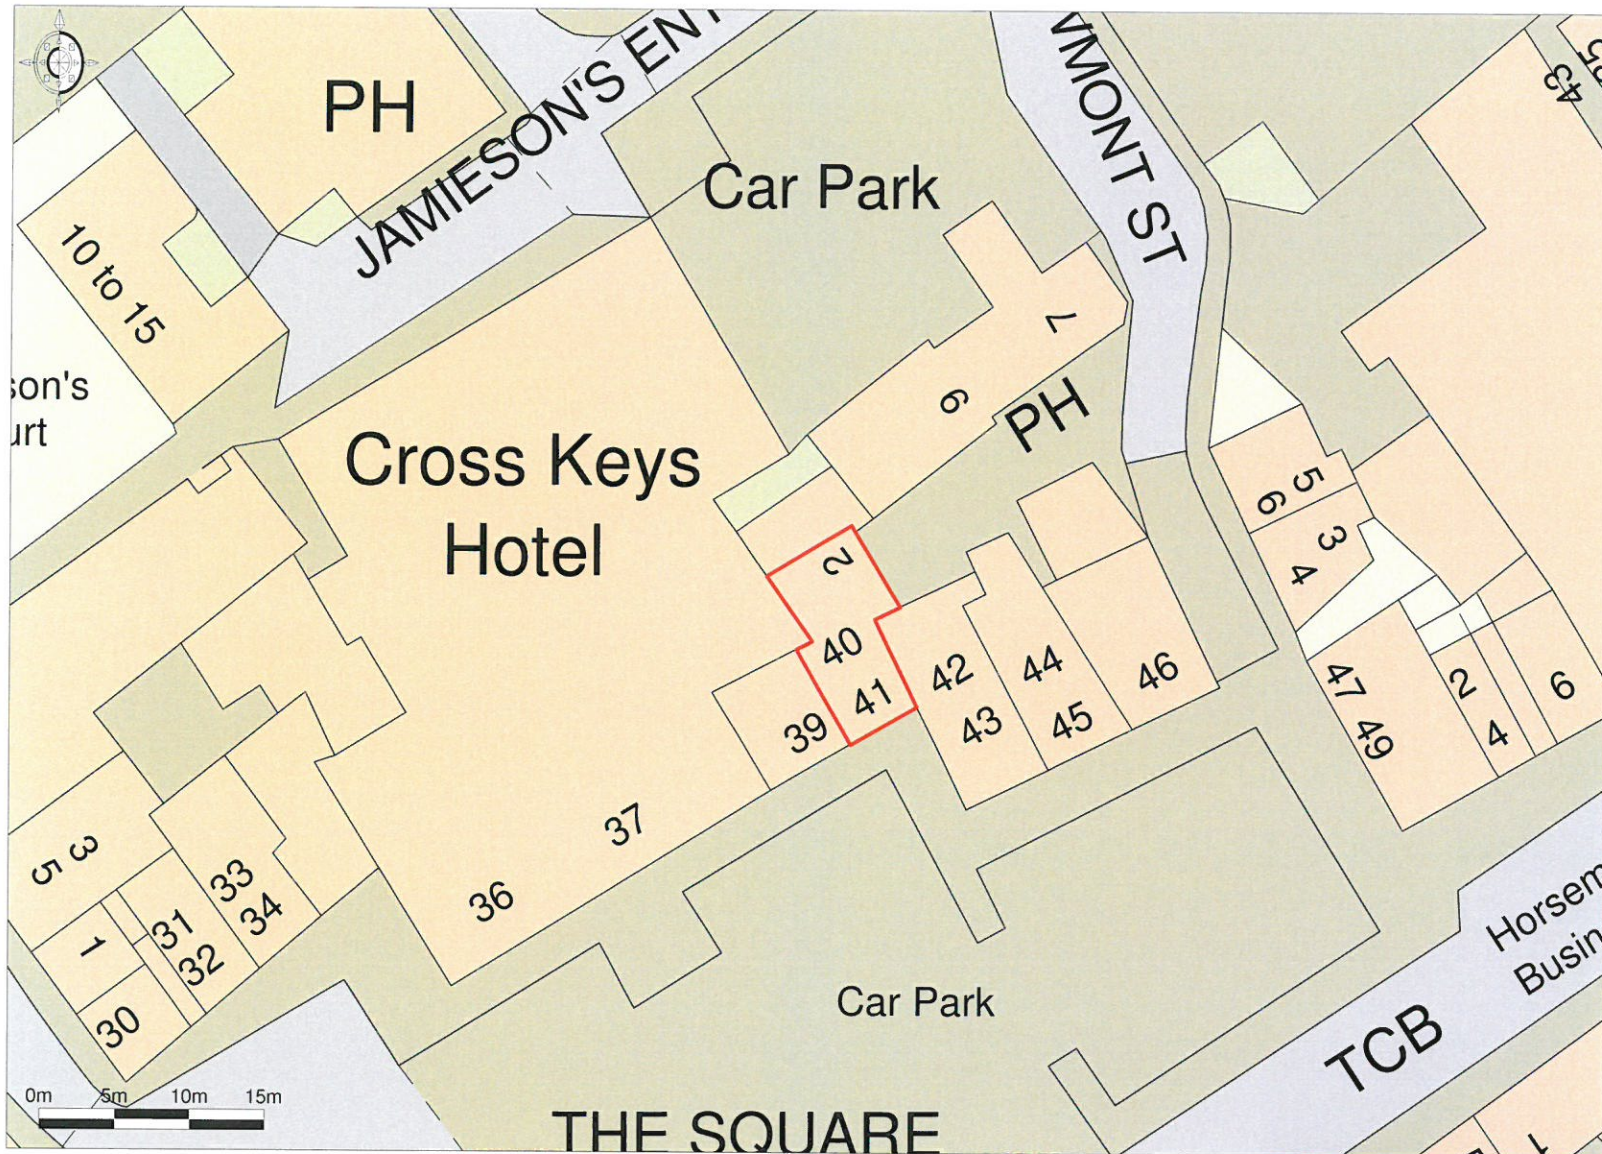

40-41 The Square  
Kelso  
Location Plan  
GB4764

Ordnance Survey © Crown Copyright 2017. All rights reserved. Licence number 100022432. Plotted Scale - 1:5000

Scale: 1:5,000 @ A4  
EDWIN THOMPSON LLP, 76 OVERHAUGH STREET, GALASHIELS, TD1 1DP.  
TEL. 01896 751300. EMAIL. galashiels@edwin-thompson.co.uk

40-41 The Square  
Kelso  
TD5 7HL  
GB4764

Ordnance Survey © Crown Copyright 2017. All rights reserved. Licence number 100023432. Plotted Scale - 1:500

**Promap**  
LANDMARK INFORMATION GROUP

SCALE: 1:500 @ A4  
EDWIN THOMPSON LLP, 76 OVERHAUGH STREET, GALASHIELS, TD1 1DP  
TEL. 01896 751300. EMAIL. galashiels@edwin-thompson.co.uk